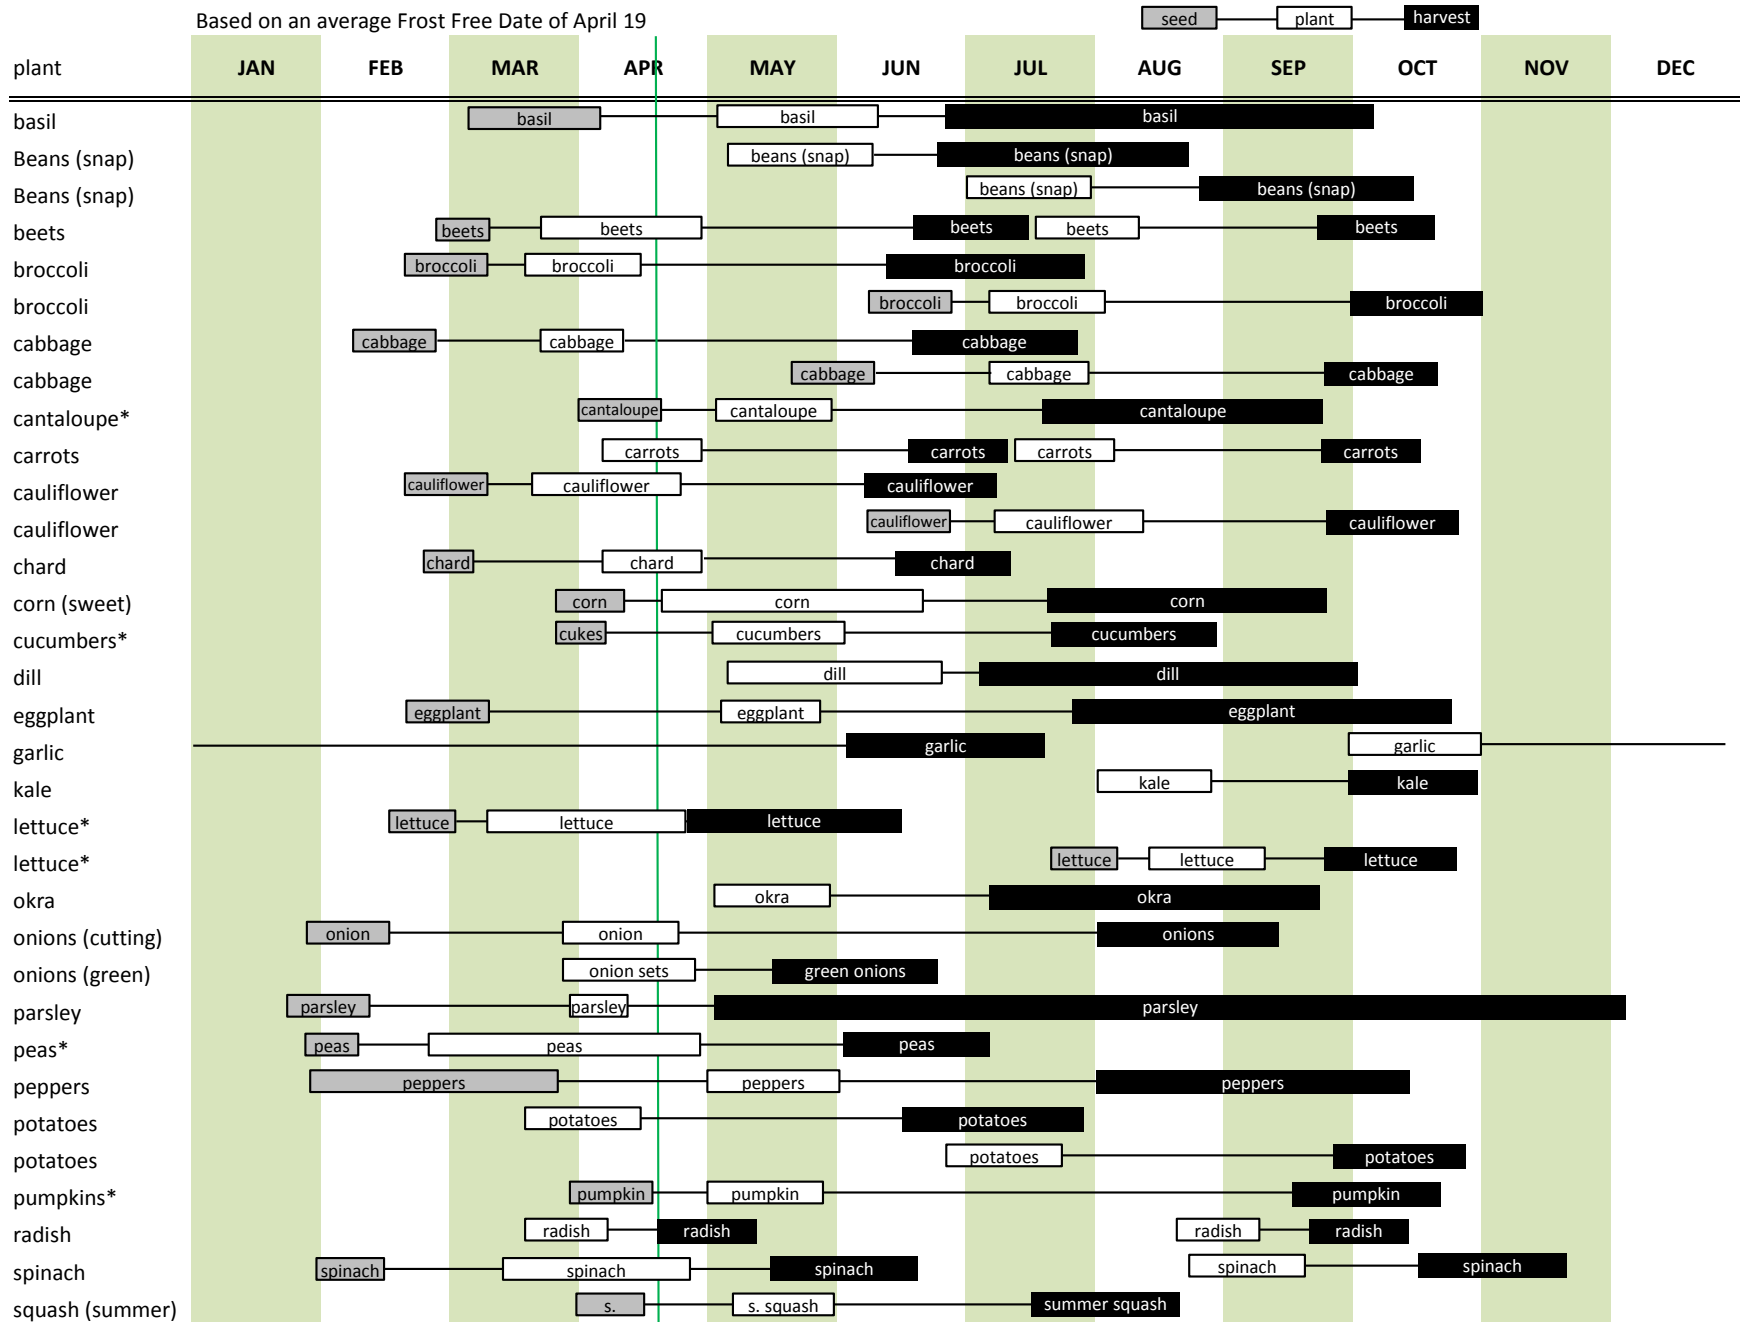

GARDEN PLANTING GUIDE

Based on an average Frost Free Date of April 19

GARDEN PLANTING GUIDE